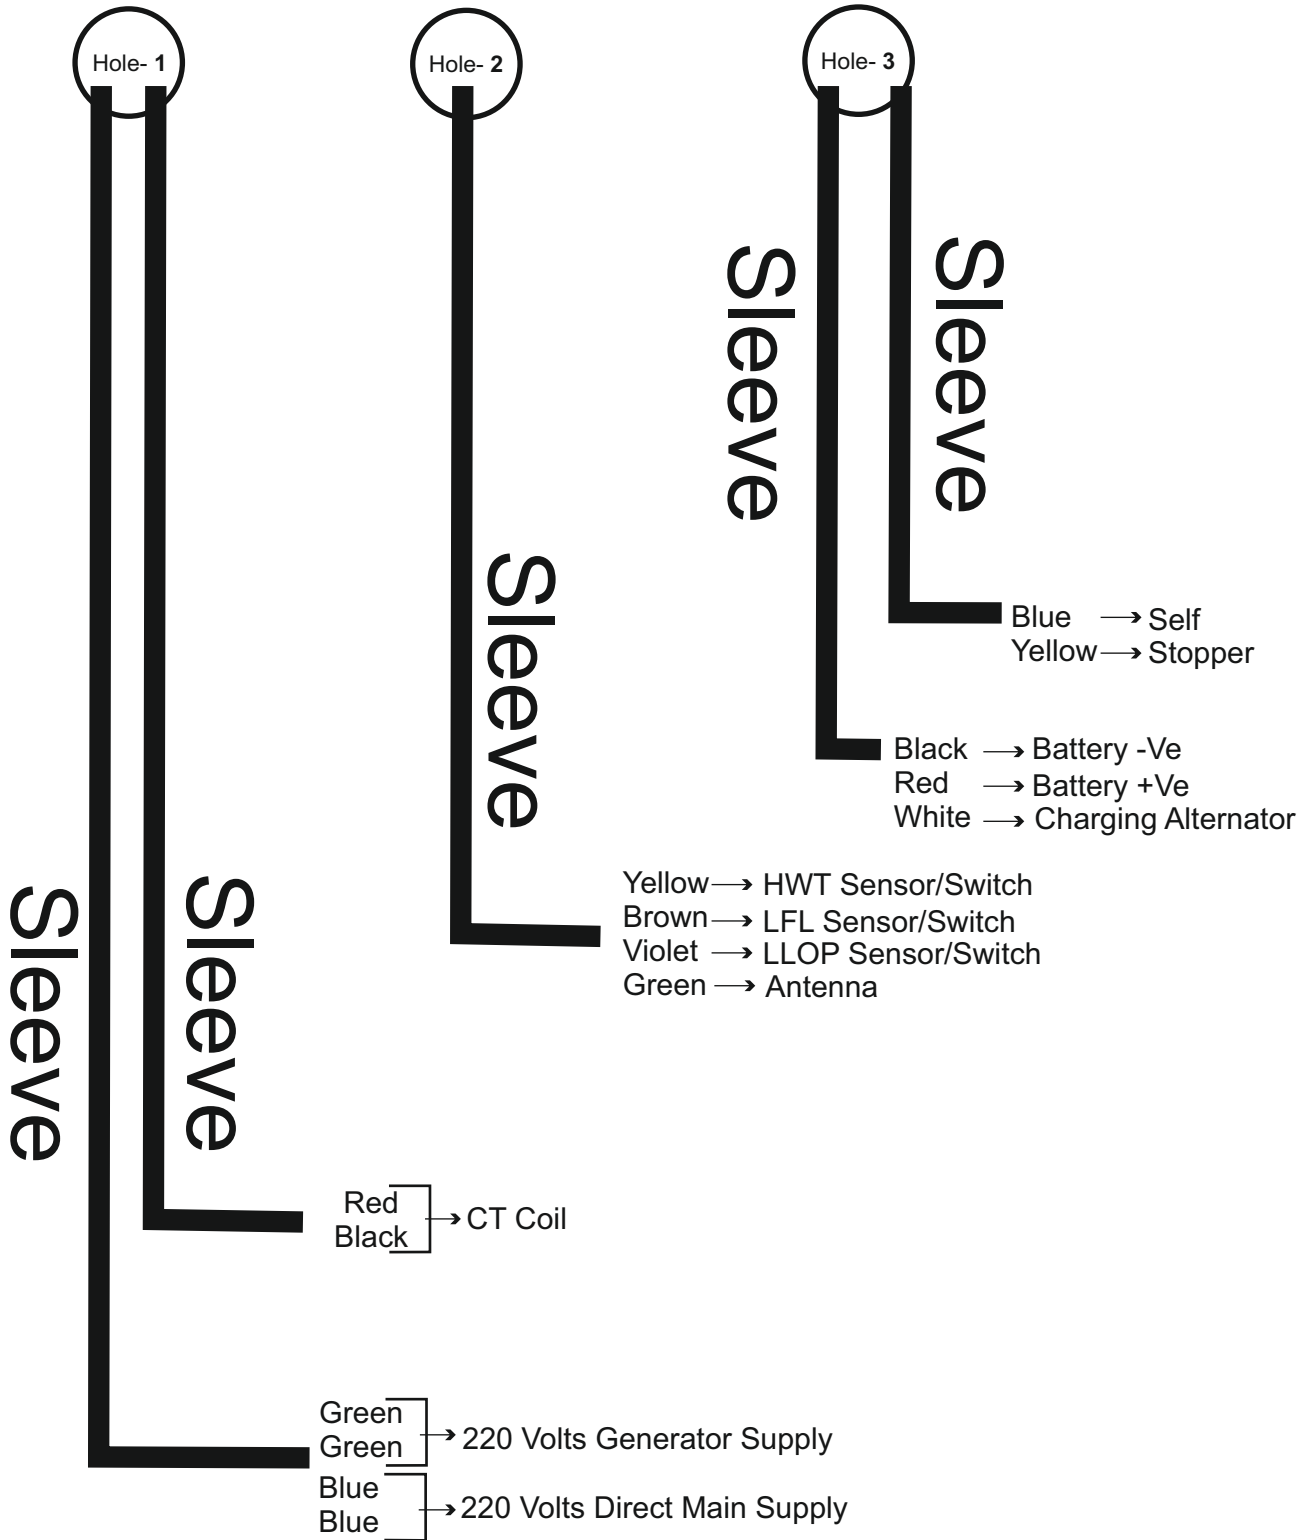

Item Code: GC-1P(W)(Single Phase) Generator Control Panel

Note: Stopper को Battery -ve Direct देना भी जरूरी है ।